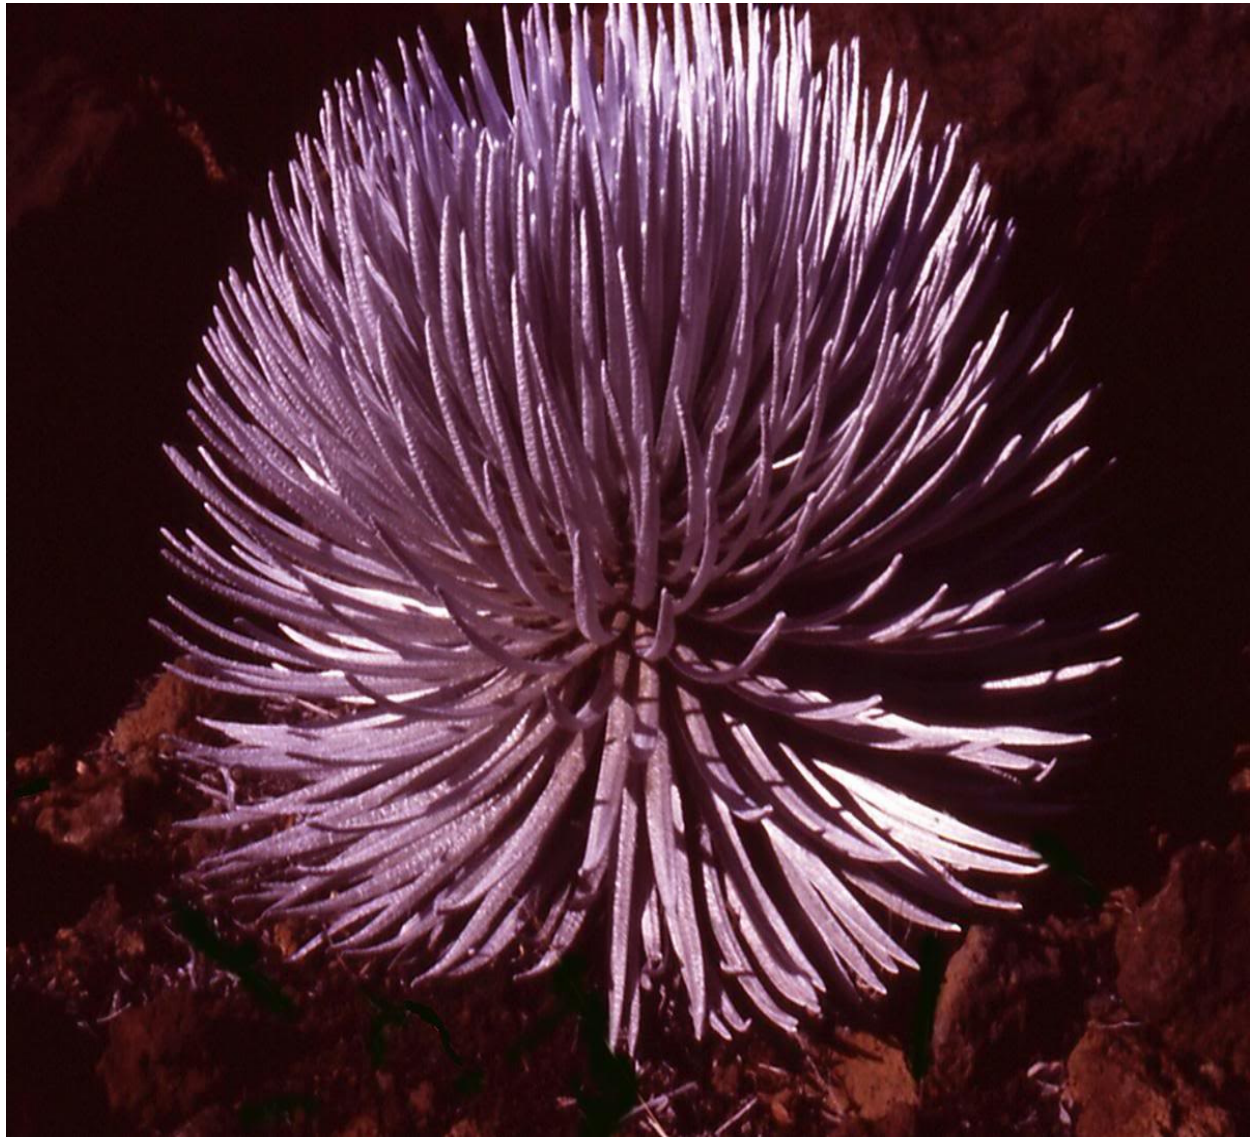

***THESE BEAUTIFUL AND ENERGY/VIBRATIONAL
ENHANCING PLANT BEINGS HAVE CALLED ACROSS THE
WORLD TO ME....TO BRING THEIR MESSAGE HERE....***